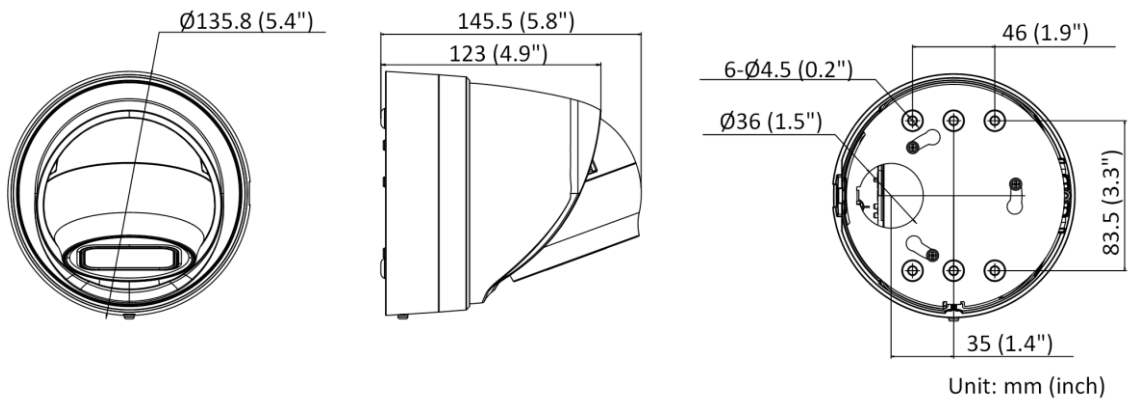

▪ **Dimension**

▪ **Accessory**

▪ **Included**